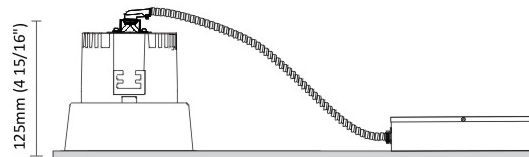

PHYSICAL

Shape: Round _____
Diameter (mm): 96 _____
Diameter (in): 3 ¾ _____
Height (mm): 85 _____
Height (in): 3 ⅜ _____
Min. Recessing Depth (mm): 125 _____
Min. Recessing Depth (in): 4 15/16 _____
Light Distribution: Direct _____
Weight (kg): 0.3 _____
Weight (lbs): 0.66 _____
Diffuser: Clear Polycarbonate _____
Fixture Finish: MWH _____
Fixture Material: Aluminum Die Cast _____
Cut-out Measurements: 92mm / 3 5/8" _____

ELECTRICAL

Lamp Type: LED _____
Total Output Wattage (W): 5.5 / 8.5 _____
Dimming: Tri-Mode (Non-Dimming and Phase Dimming (120Vac only) and 0-10V Dimming) _____
Driver Included: No _____
Driver Location: Recessed Housing _____
Driver Type: Constant Current - Universal _____
Driver Class: Class 2 _____
Input Voltage (V): 120 - 277 _____
Constant Current (MA): 350 / 500 _____

LED

Number of LEDs: 1 _____
Color Temperature (°K): 2700 / 3000 _____
Max. Delivered Lumen (lm): 501 / 638 _____
CRI: >90 CRI _____
Efficiency (%): 87.7 _____
Lamp Life (hrs): 50000 _____
Upon Request: 3500K upon request _____

OPTICAL

Optic°: 26 _____
Beam Angle: Symmetric _____
Adjustability: Fixed _____
Upon Request: Optic 45° (mirror-metallized) / 65° (white) _____

RATINGS AND CERTIFICATIONS

Certified By: Certified for North American Standards _____
IP rating: IP44 _____
IK Rating: IK08 _____