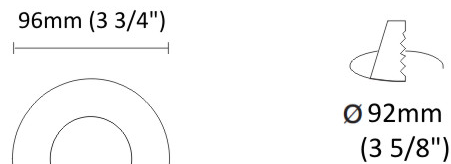

GENERAL

Series: Dixit
Subseries: Dixit RA8
Brand: Ivela
Division: Architectural
Mounting Type: Recessed
Mounting Location: Ceiling
Subcategory: Downlight

PHYSICAL

Shape: Round
Diameter (mm): 96
Diameter (in): 3 ¾
Height (mm): 85
Height (in): 3 ⅜
Min. Recessing Depth (mm): 125
Min. Recessing Depth (in): 4 15/16
Light Distribution: Direct
Weight (kg): 0.3
Weight (lbs): 0.66
Diffuser: Clear Polycarbonate
Fixture Finish: MWH
Fixture Material: Aluminum Die Cast
Cut-out Measurements: 92mm / 3 5/8"

ELECTRICAL

Lamp Type: LED
Total Output Wattage (W): 5.5 / 8.5
Dimming: Tri-Mode (Non-Dimming and Phase Dimming (120Vac only) and 0-10V Dimming)
Driver Included: No
Driver Location: Recessed Housing
Driver Type: Constant Current - Universal
Driver Class: Class 2
Input Voltage (V): 120 - 277
Constant Current (MA): 350 / 500

LED

Number of LEDs: 1
Color Temperature (°K): 2700 / 3000
Max. Delivered Lumen (lm): 501 / 638
CRI: >90 CRI
Efficiency (%): 87.7
Lamp Life (hrs): 50000
Upon Request: 3500K upon request

OPTICAL

Optic°: 26
Beam Angle: Symmetric
Adjustability: Fixed
Upon Request: Optic 45° (mirror-metallized) / 65° (white)

RATINGS AND CERTIFICATIONS

Certified By: Certified for North American Standards
IP rating: IP44
IK Rating: IK08