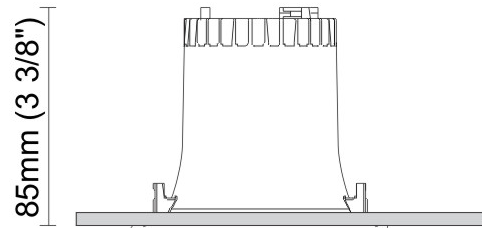

1. To build a product code in our configurator select the specify button on the base model # product page
2. To build a manual product code on this datasheet choose from the options listed below in blue font and add the suffix to the base model #

GENERAL

Series: Dixit
Subseries: Dixit RA8
Brand: Ivela
Division: Architectural
Mounting Type: Recessed
Mounting Location: Ceiling
Subcategory: Downlight

PHYSICAL

Shape: Round
Diameter (mm): 103
Diameter (in): 4 1/16
Height (mm): 85
Height (in): 3 3/8
Min. Recessing Depth (mm): 125
Min. Recessing Depth (in): 4 15/16
Light Distribution: Direct
Weight (kg): 0.3
Weight (lbs): 0.66
Diffuser: Clear Polycarbonate
Fixture Finish: MWH
Fixture Material: Aluminum Die Cast
Cut-out Measurements: 96mm / 3 3/4"

ELECTRICAL

Lamp Type: LED
Total Output Wattage (W): 9 / 12
Dimming: Tri-Mode (Non-Dimming and Phase Dimming (120Vac only) and 0-10V Dimming)
Driver Included: No
Driver Location: Recessed Housing
Driver Type: Constant Current - Universal
Driver Class: Class 2
Input Voltage (V): 120 - 277
Constant Current (MA): 250 / 350

LED

Number of LEDs: 1
Color Temperature (°K): 2700 / 3000
Max. Delivered Lumen (lm): 1096 / 1447
CRI: >90 CRI
Efficiency (%): 73
Lamp Life (hrs): 50000
Upon Request: 3500K upon request

OPTICAL

Optic°: 26
Adjustability: Fixed

RATINGS AND CERTIFICATIONS

Certified By: Certified for North American Standards
IP rating: IP43

103mm (4 1/16")

103mm (4 1/16")

Ø96mm
(3 3/4")