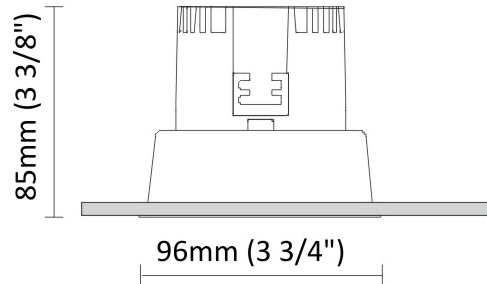

PHYSICAL

Shape: Round _____
Diameter (mm): 96 _____
Diameter (in): 3 ¾ _____
Height (mm): 85 _____
Height (in): 3 ⅜ _____
Min. Recessing Depth (mm): 125 _____
Min. Recessing Depth (in): 4 15/16 _____
Light Distribution: Direct _____
Weight (kg): 0.3 _____
Weight (lbs): 0.66 _____
Diffuser: Clear Polycarbonate _____
Fixture Finish: MWH _____
Fixture Material: Aluminum Die Cast _____
Cut-out Measurements: 92mm / 3 5/8" _____

ELECTRICAL

Lamp Type: LED _____
Total Output Wattage (W): 5.5 / 8.5 _____
Dimming: Tri-Mode (Non-Dimming and Phase Dimming (120Vac only) and 0-10V Dimming) _____
Driver Included: No _____
Driver Location: Recessed Housing _____
Driver Type: Constant Current - Universal _____
Driver Class: Class 2 _____
Input Voltage (V): 120 - 277 _____
Constant Current (MA): 350 / 500 _____

LED

Number of LEDs: 1 _____
Color Temperature (°K): 2700 / 3000 _____
Max. Delivered Lumen (lm): 501 / 638 _____
CRI: >90 CRI _____
Efficiency (%): 87.7 _____
Lamp Life (hrs): 50000 _____
Upon Request: 3500K upon request _____

OPTICAL

Optic°: 26 _____
Beam Angle: Symmetric _____
Adjustability: Fixed _____
Upon Request: Optic 45° (mirror-metallized) / 65° (white) _____

RATINGS AND CERTIFICATIONS

Certified By: Certified for North American Standards _____
IP rating: IP44 _____
IK Rating: IK08 _____