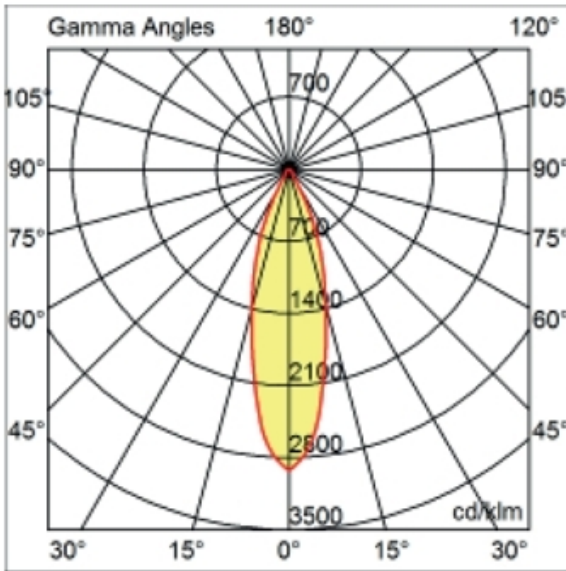

DIXIT RA8 RECESSED

A56077-

PROJECT	
TYPE	
SPECIFIER	
QUANTITY	
DATE	

	DP	DV	
Dimming	Phase	0-10V	
Color Temperature	27K	30K	35K
	2700K	3000K	3500K

Order Example **K°**
L5XXXXXX-DV-30K
0-10V **3000K**

A